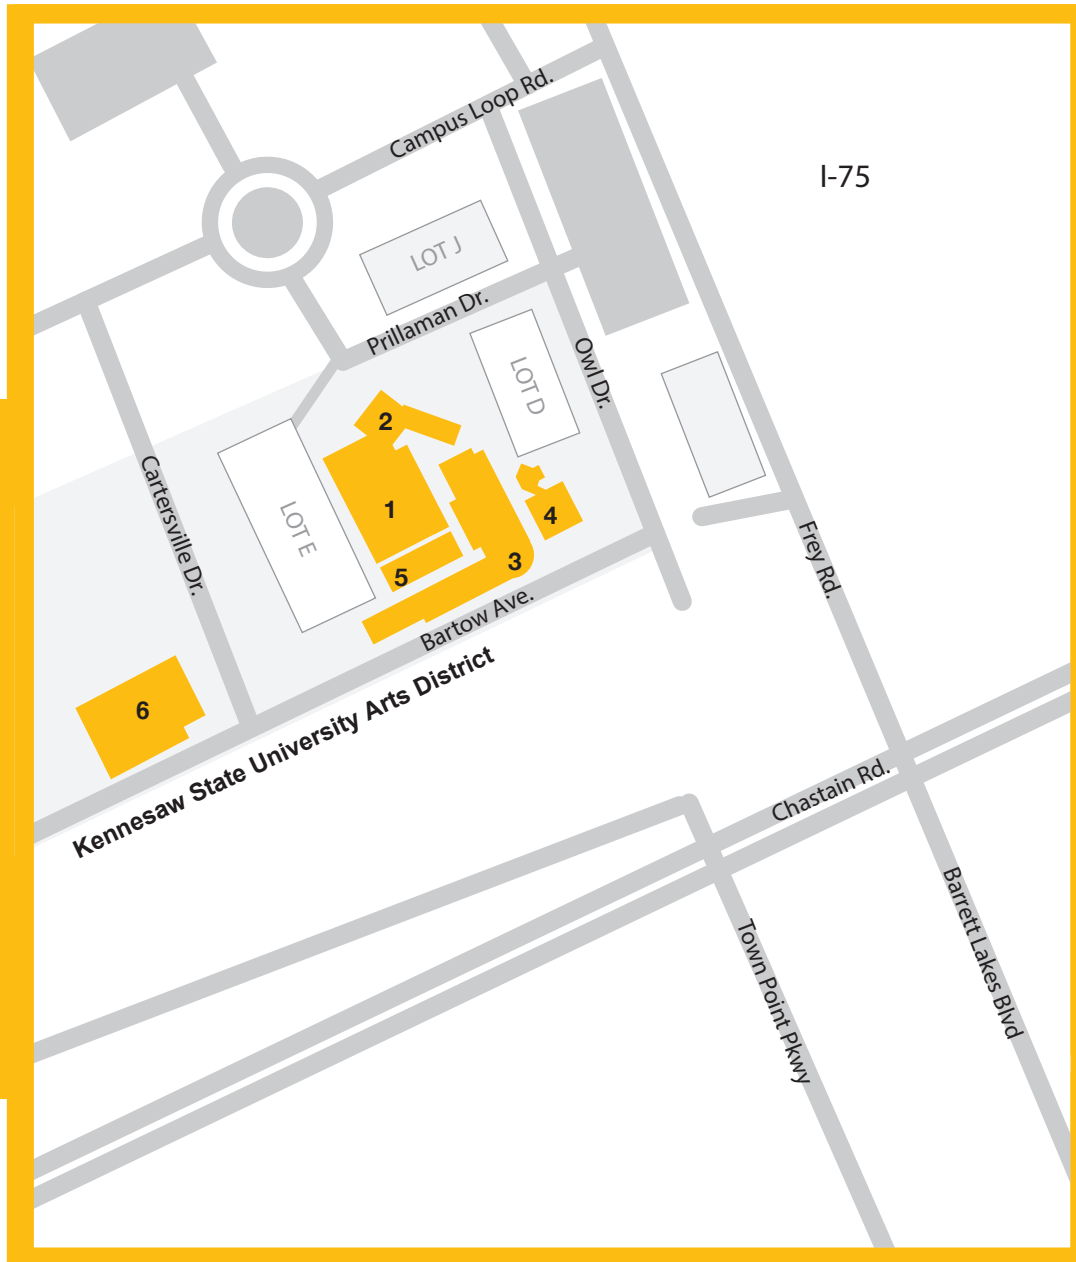

artsKSU District Map

1. Dr. Bobbie Bailey and Family Performance Center

2. Zuckerman Art Museum

3. Joe Mack Wilson Building Stillwell Theater

4. Music Building

5. Wilson Annex - Onyx Theater

6. Visual Arts Building

Lot D - SERTEC 2022 Parking

Lot E - SERTEC 2022 Parking

***Lot J - Paid Vistor Parking Avoid if possible**